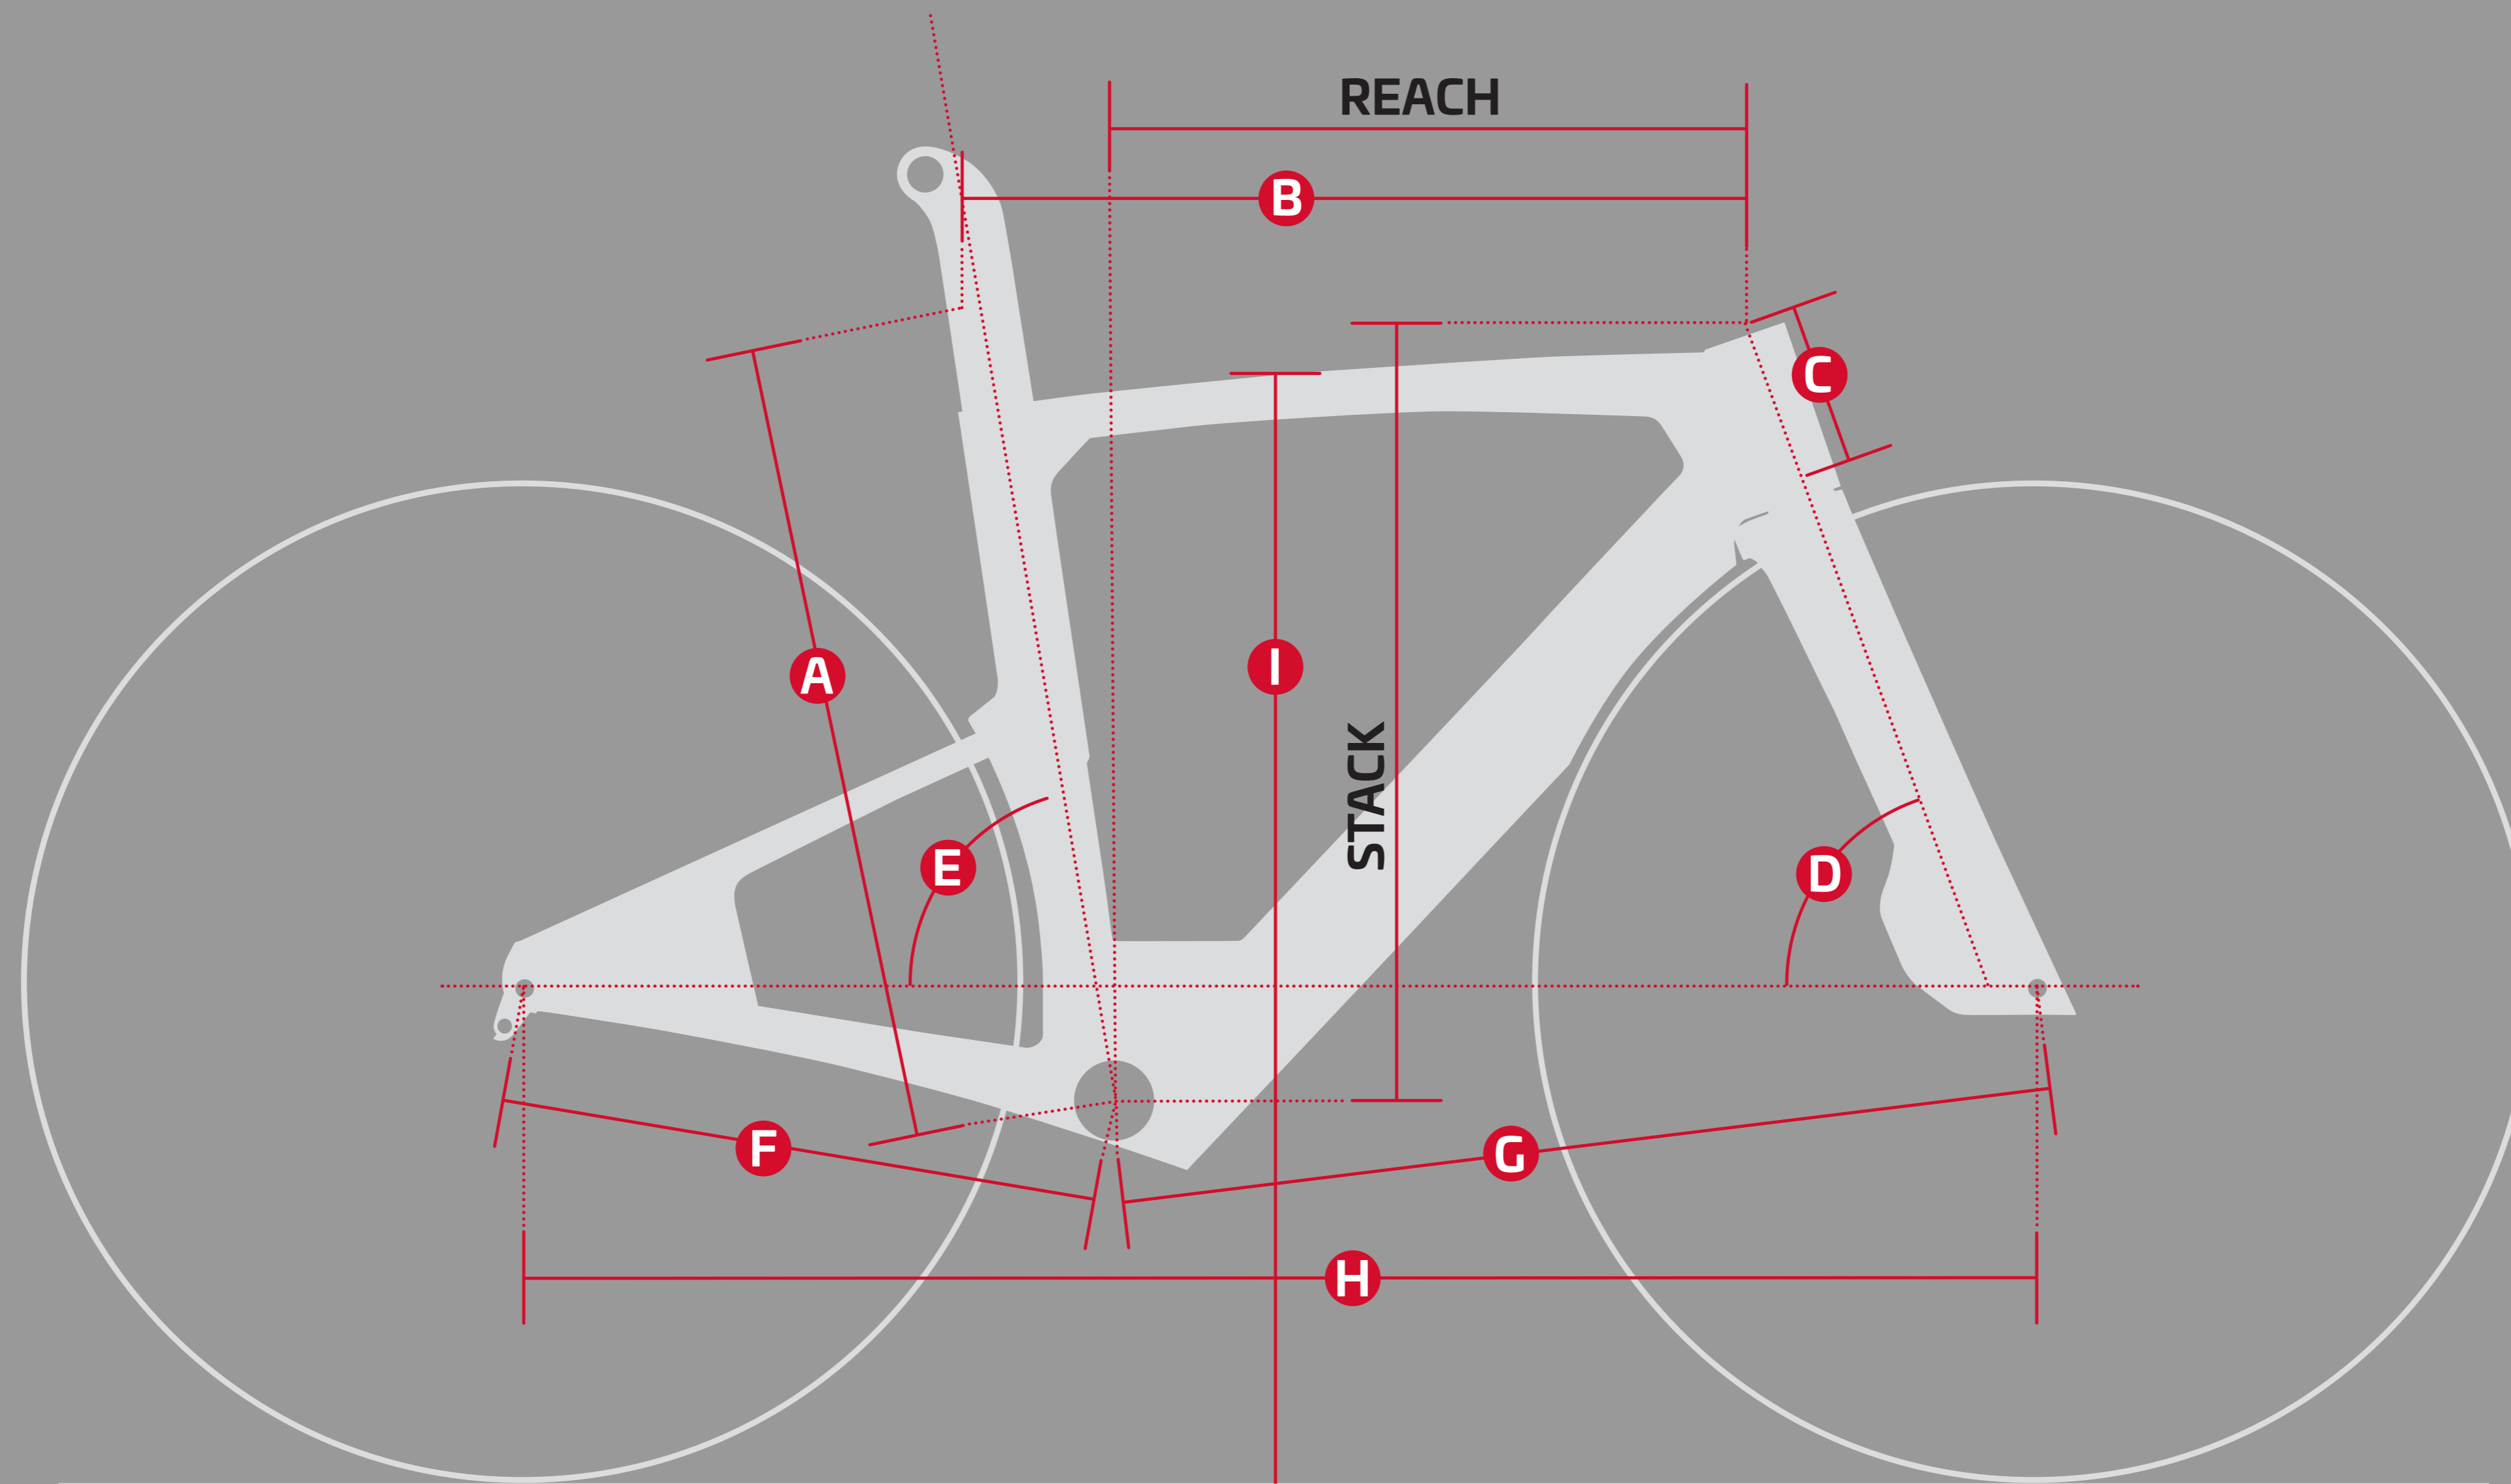

Viper

Non-UCI Legal Design: 100% Triathlon Oriented

size	A SEAT TUBE LENGTH	B TOP TUBE LENGTH	C HEAD TUBE LENGTH	D HEAD TUBE ANGLE	E SEAT TUBE ANGLE	F REAR CENTER	G FRONT CENTER	H WHEELBASE	I STAND OVER HEIGHT	STACK	REACH
S	430	487	90	71	81.5	400	596	985	721.7	485	405
M	470	504	116	71	81.5	400	620	1008	754.3	510	420
L	530	535	146	71.5	80.5	400	640	1029	803.7	540	435