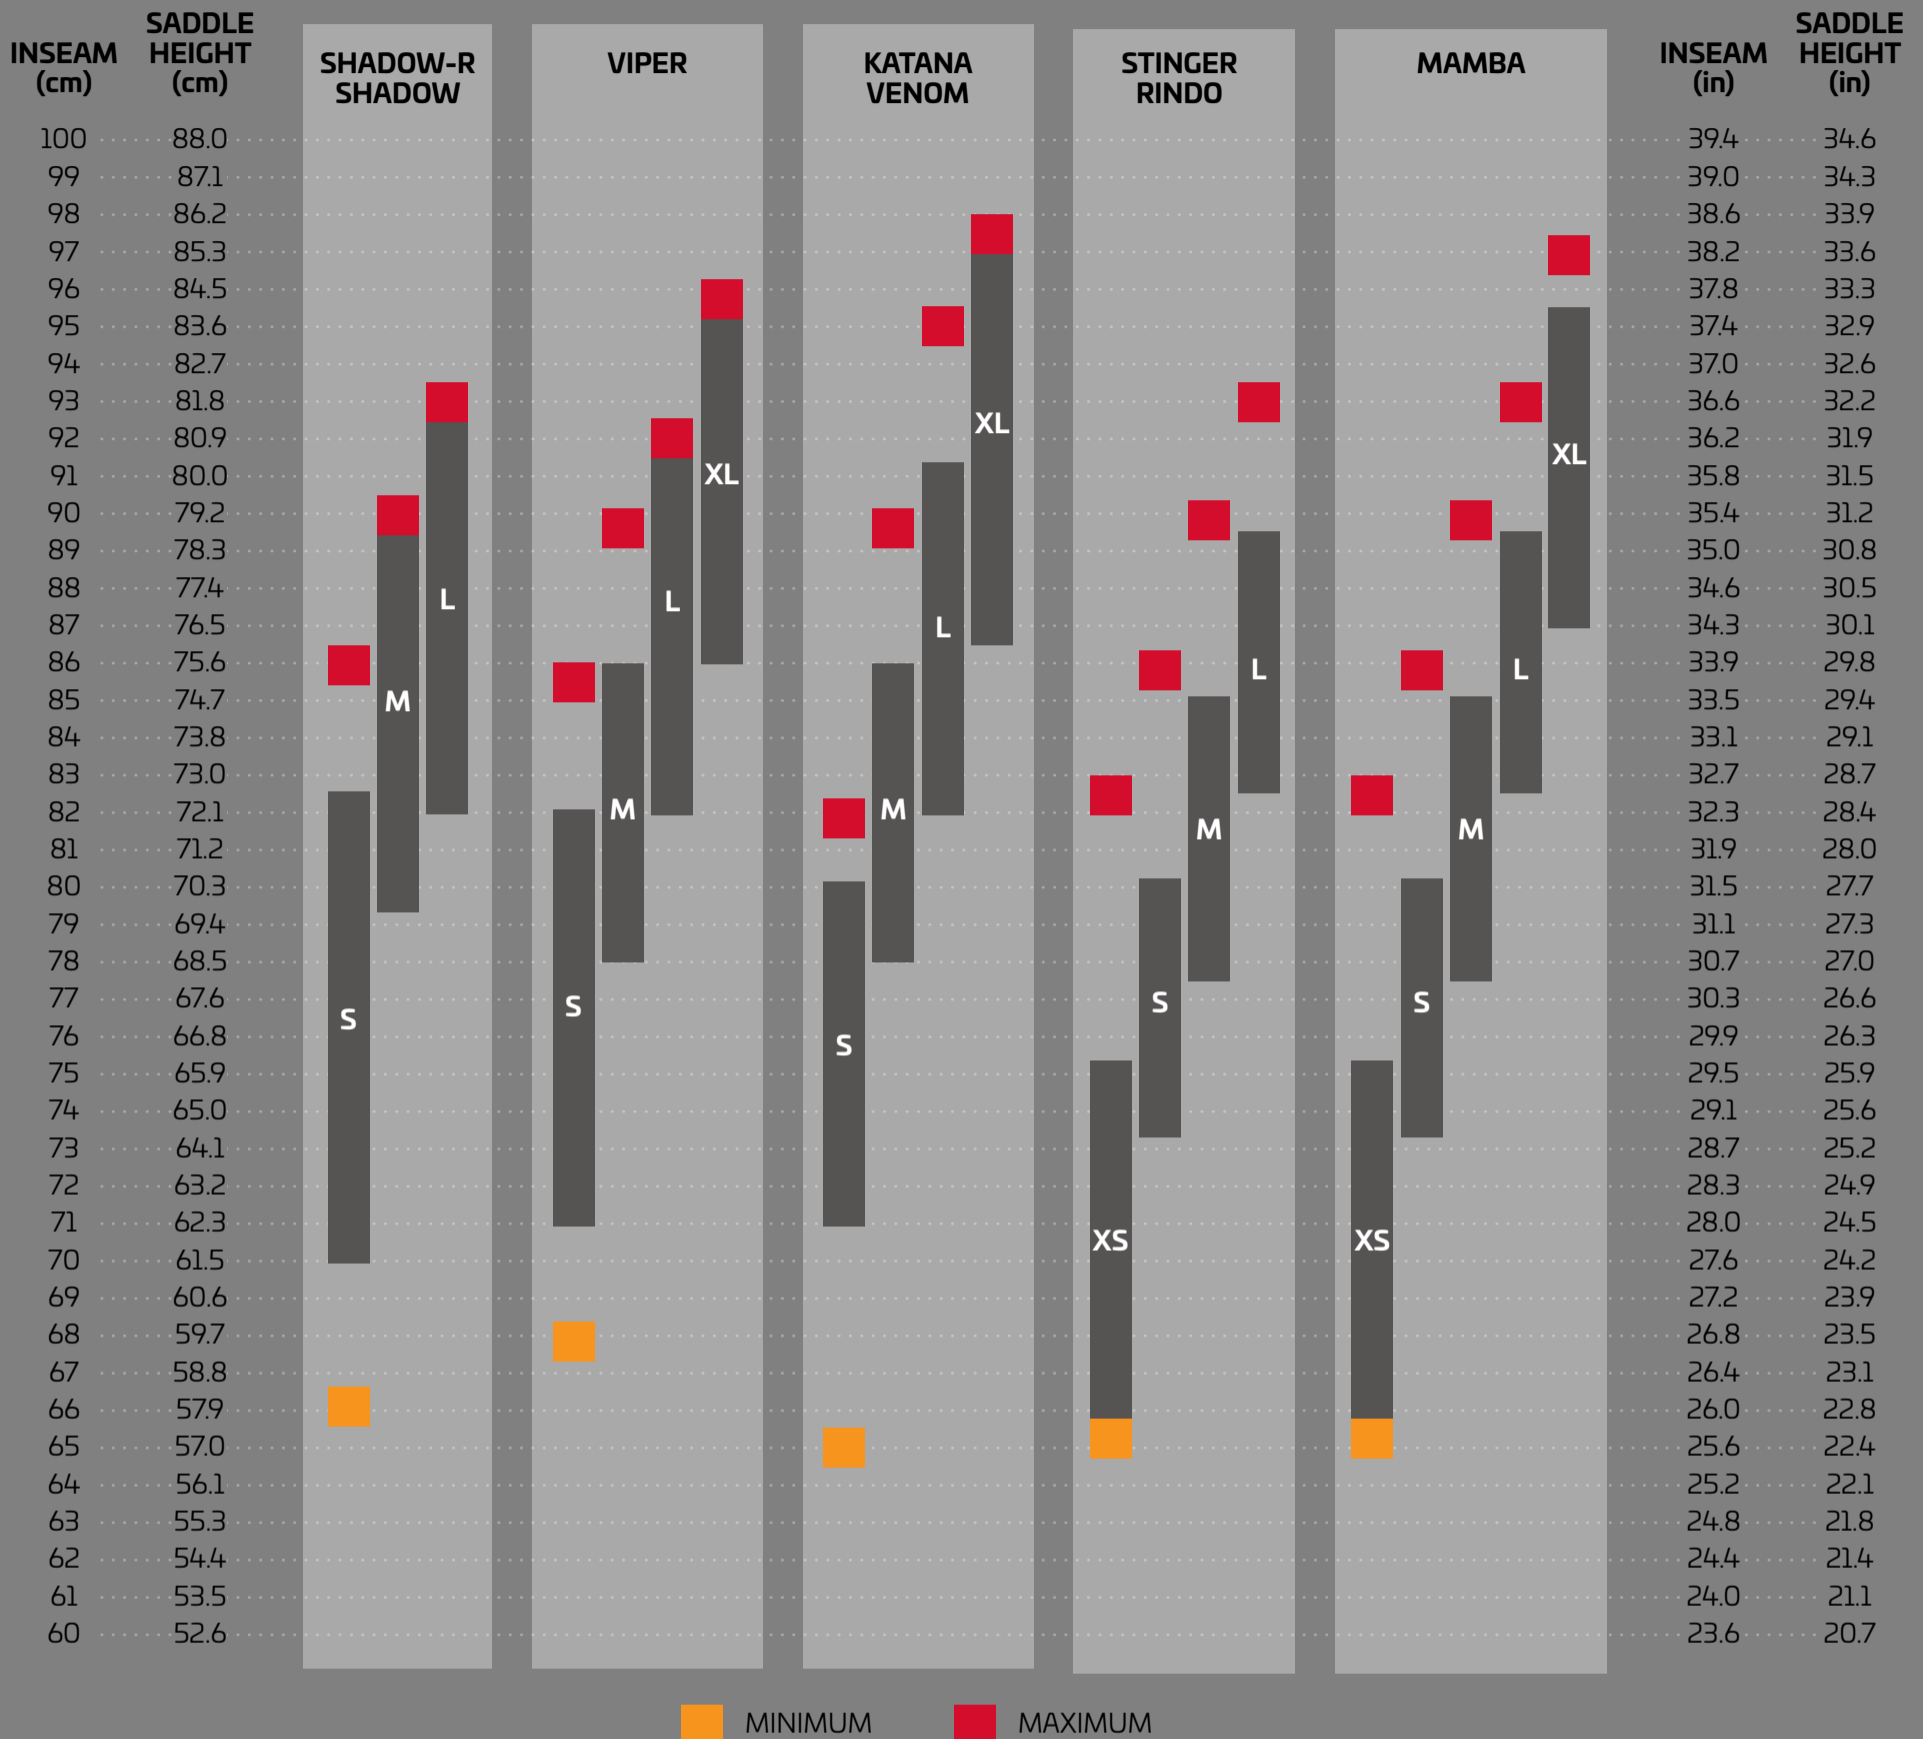

Sizing Chart

INSEAM

SADDLE HEIGHT