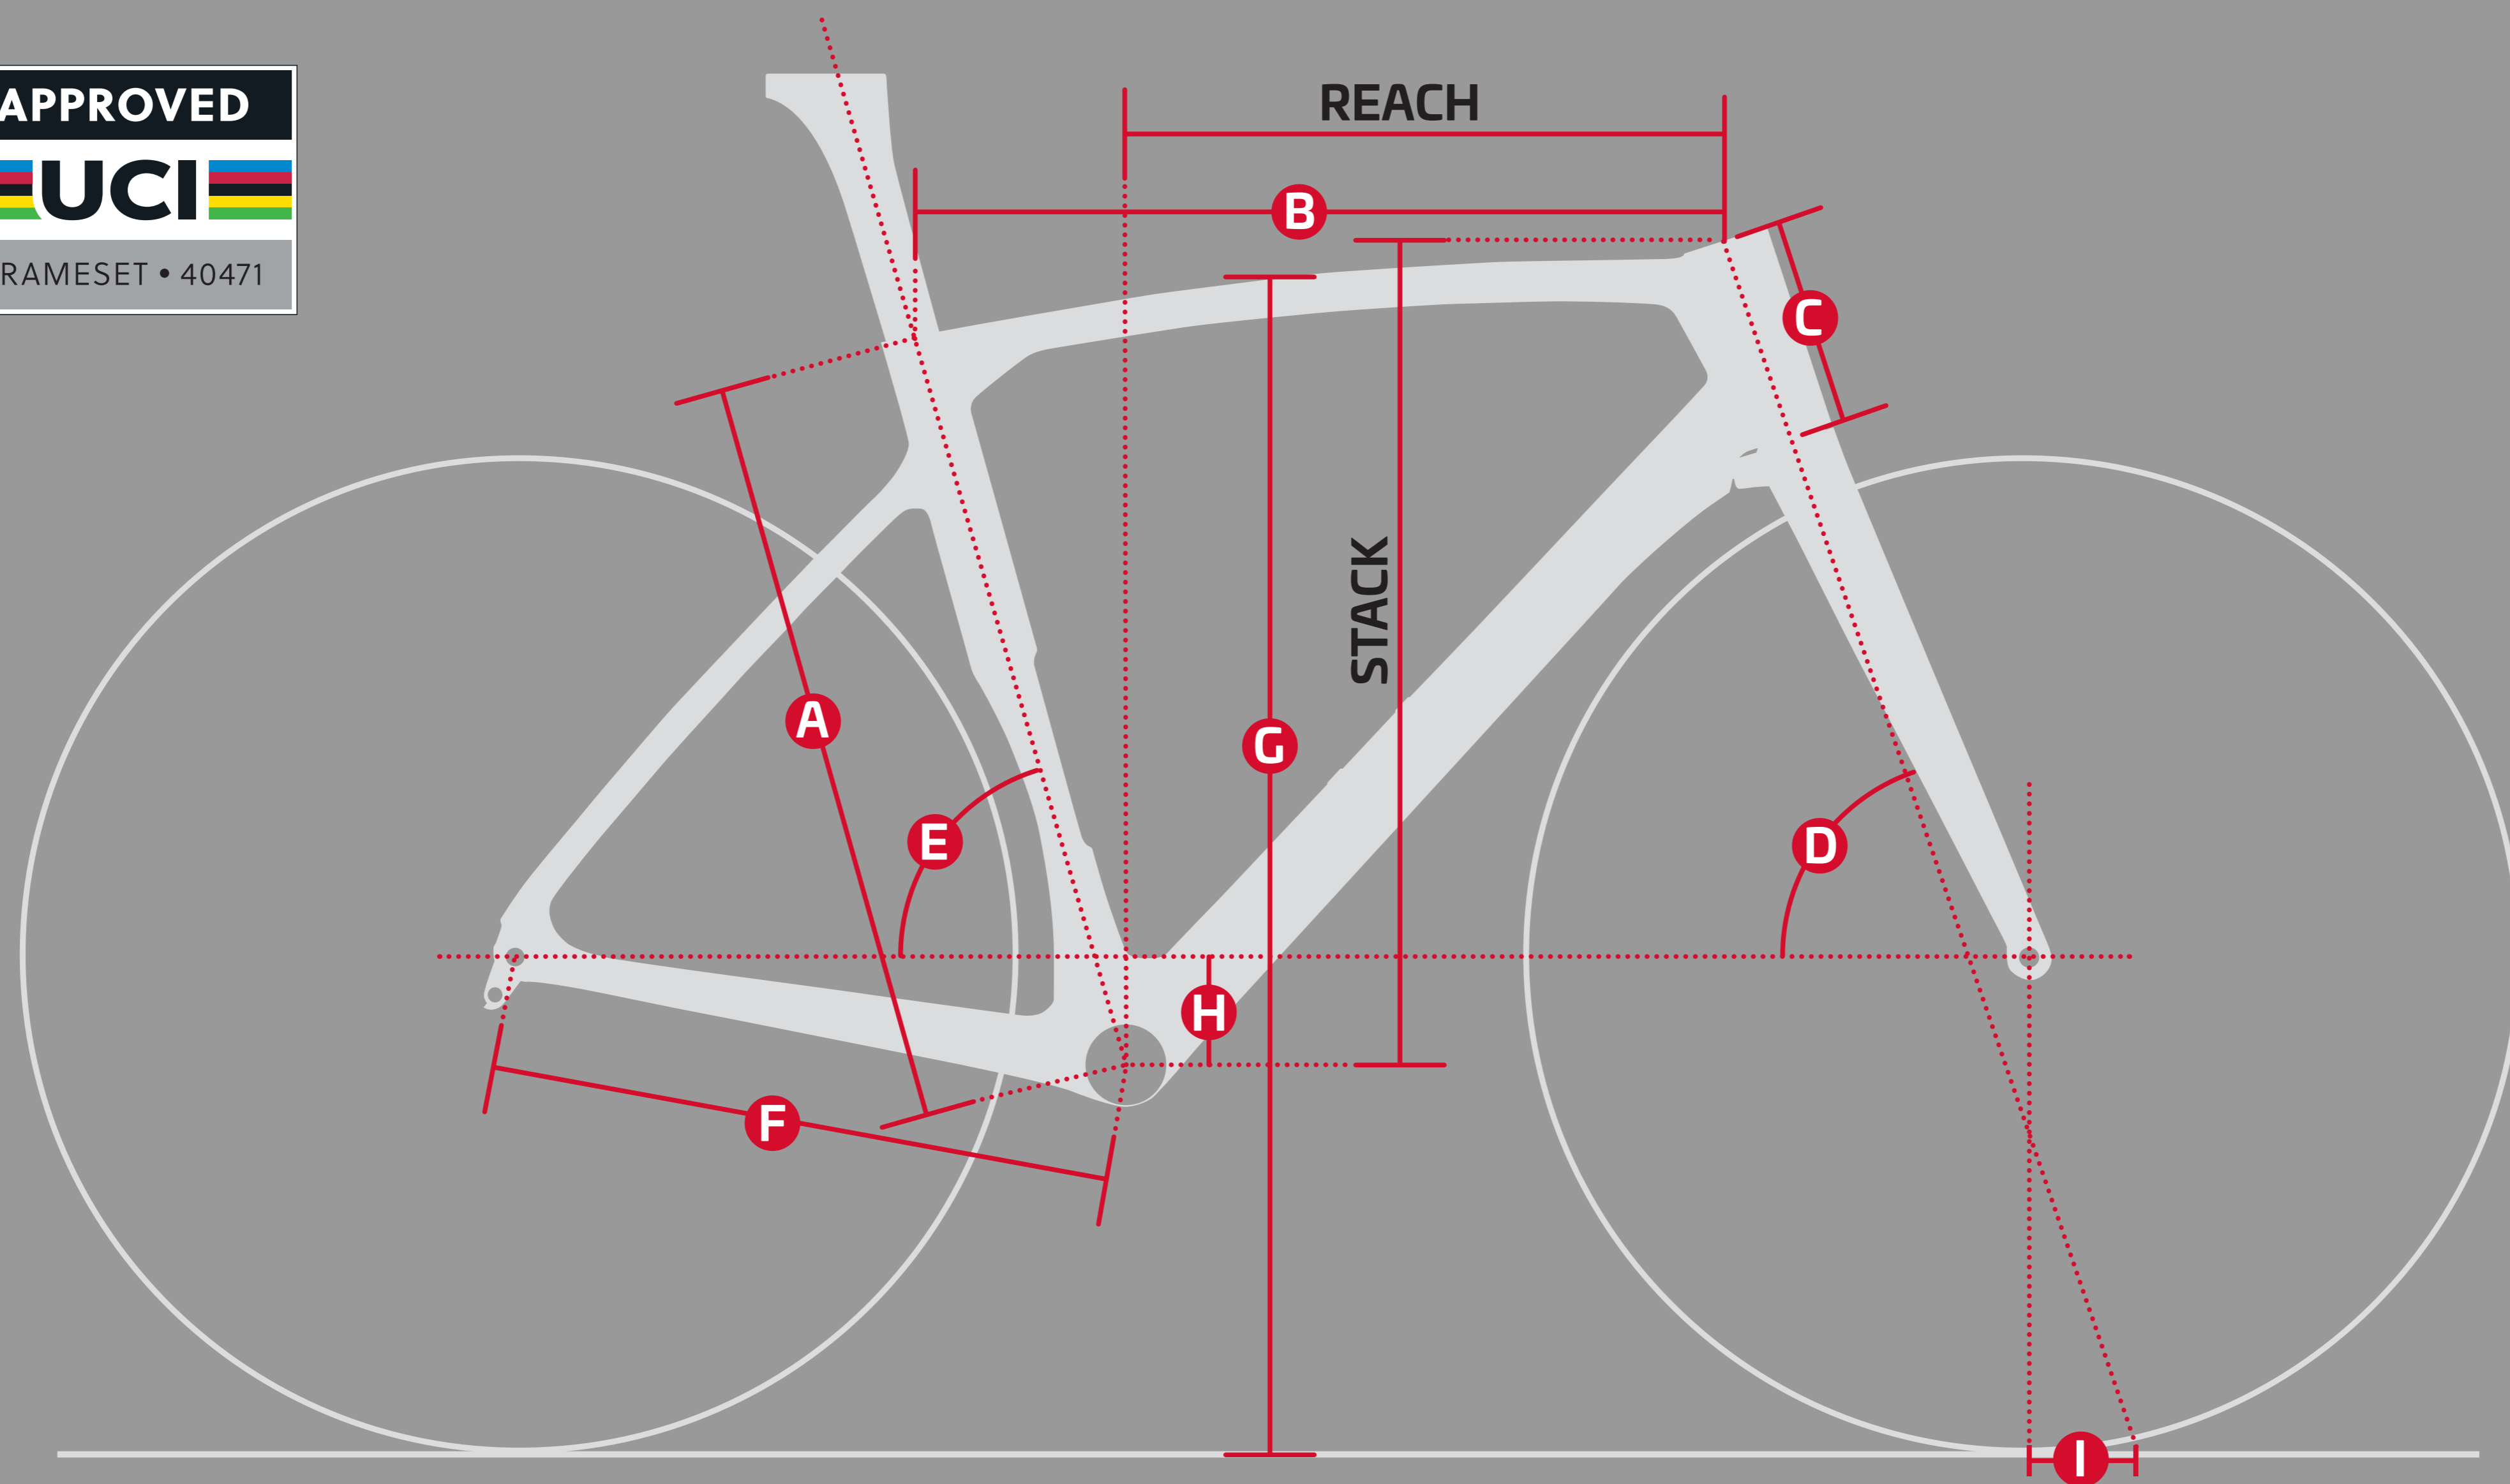

Stinger aero road

	A	B	C	D	E	F	G	H	I		
size	SEAT TUBE LENGTH	TOP TUBE LENGTH	HEAD TUBE LENGTH	HEAD TUBE ANGLE	SEAT TUBE ANGLE	REAR CENTER	STAND OVER HEIGHT	BB DROP	TRAIL	STACK	REACH
XS	430	500	95	71.5	76	400	708	70	43	494	377
S	460	520	110	71.5	75	400	738	70	43	508	384
M	490	535	135	72	74.5	400	767	70	43	533	387
L	520	555	160	72	73.5	400	795	70	43	557	390