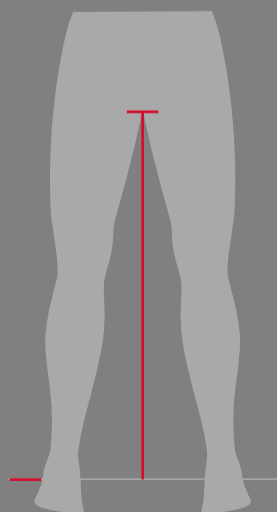

Sizing Chart

| INSEAM (cm) | SADDLE HEIGHT (cm) | SHADOW-R SHADOW | VIPER | KATANA | STINGER | RINDO | MAMBA | INSEAM (in) | SADDLE HEIGHT (in) |
|-------------|--------------------|-----------------|-------|--------|---------|-------|-------|-------------|--------------------|
| 100 | 88.0 | | | | | | | 39.4 | 34.6 |
| 99 | 87.1 | | | | | | | 39.0 | 34.3 |
| 98 | 86.2 | | | | | | | 38.6 | 33.9 |
| 97 | 85.3 | | | | | | | 38.2 | 33.6 |
| 96 | 84.5 | | | | | | | 37.8 | 33.3 |
| 95 | 83.6 | | | | | | | 37.4 | 32.9 |
| 94 | 82.7 | | | | | | | 37.0 | 32.6 |
| 93 | 81.8 | | | | | | | 36.6 | 32.2 |
| 92 | 80.9 | | | | | | | 36.2 | 31.9 |
| 91 | 80.0 | | | | | | | 35.8 | 31.5 |
| 90 | 79.2 | | | | | | | 35.4 | 31.2 |
| 89 | 78.3 | | | | | | | 35.0 | 30.8 |
| 88 | 77.4 | | | | | | | 34.6 | 30.5 |
| 87 | 76.5 | | | | | | | 34.3 | 30.1 |
| 86 | 75.6 | | | | | | | 33.9 | 29.8 |
| 85 | 74.7 | | | | | | | 33.5 | 29.4 |
| 84 | 73.8 | | | | | | | 33.1 | 29.1 |
| 83 | 73.0 | | | | | | | 32.7 | 28.7 |
| 82 | 72.1 | | | | | | | 32.3 | 28.4 |
| 81 | 71.2 | | | | | | | 31.9 | 28.0 |
| 80 | 70.3 | | | | | | | 31.5 | 27.7 |
| 79 | 69.4 | | | | | | | 31.1 | 27.3 |
| 78 | 68.5 | | | | | | | 30.7 | 27.0 |
| 77 | 67.6 | | | | | | | 30.3 | 26.6 |
| 76 | 66.8 | | | | | | | 29.9 | 26.3 |
| 75 | 65.9 | | | | | | | 29.5 | 25.9 |
| 74 | 65.0 | | | | | | | 29.1 | 25.6 |
| 73 | 64.1 | | | | | | | 28.7 | 25.2 |
| 72 | 63.2 | | | | | | | 28.3 | 24.9 |
| 71 | 62.3 | | | | | | | 28.0 | 24.5 |
| 70 | 61.5 | | | | | | | 27.6 | 24.2 |
| 69 | 60.6 | | | | | | | 27.2 | 23.9 |
| 68 | 59.7 | | | | | | | 26.8 | 23.5 |
| 67 | 58.8 | | | | | | | 26.4 | 23.1 |
| 66 | 57.9 | | | | | | | 26.0 | 22.8 |
| 65 | 57.0 | | | | | | | 25.6 | 22.4 |
| 64 | 56.1 | | | | | | | 25.2 | 22.1 |
| 63 | 55.3 | | | | | | | 24.8 | 21.8 |
| 62 | 54.4 | | | | | | | 24.4 | 21.4 |
| 61 | 53.5 | | | | | | | 24.0 | 21.1 |
| 60 | 52.6 | | | | | | | 23.6 | 20.7 |

■ MINIMUM
 ■ MAXIMUM

INSEAM

SADDLE HEIGHT