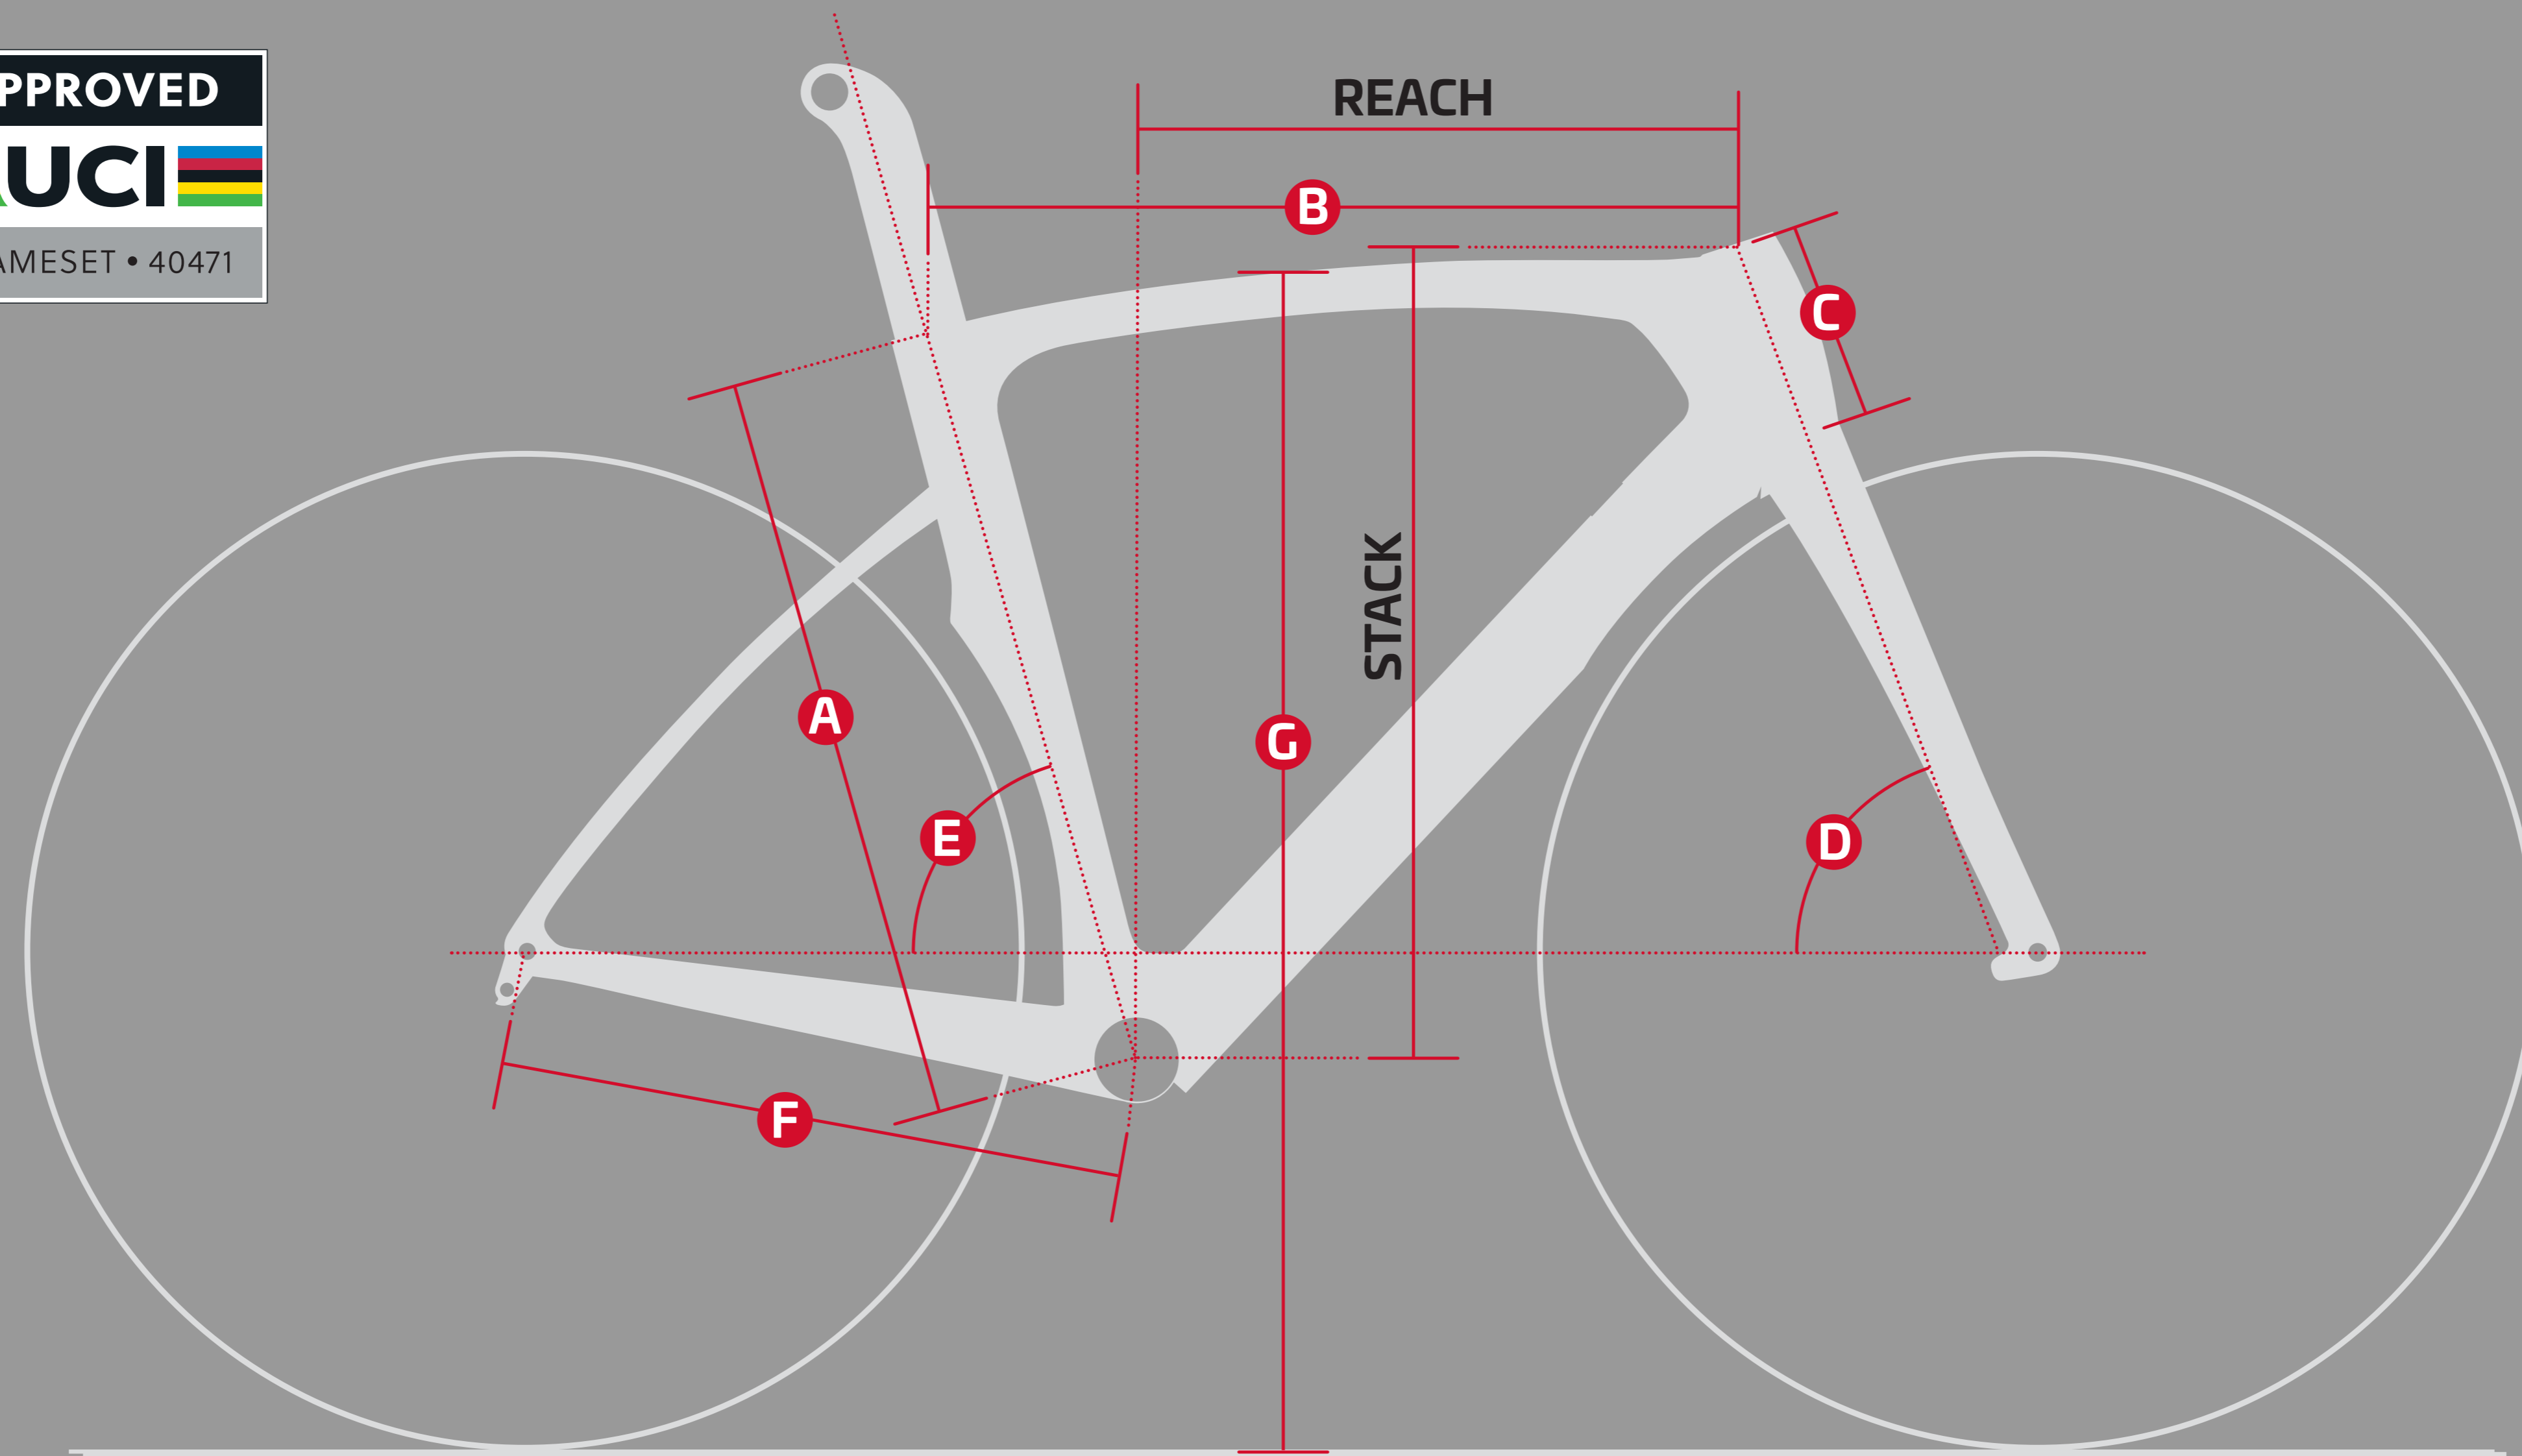

Mamba-R aero all road

size	A SEAT TUBE LENGTH	B TOP TUBE LENGTH	C HEAD TUBE LENGTH	D HEAD TUBE ANGLE	E SEAT TUBE ANGLE	F REAR CENTER	G STAND OVER HEIGHT	STACK	REACH
XS/43	430	500	90	71.5	76	400	708	488	378
S/46	460	520	105	71.5	75	400	738	502	385
M/49	490	535	130	72	74.5	400	767	528	388
L/52	520	555	155	72	73.5	400	795	552	391
XL/55	550	580	185	72.5	73	400	826	583	402